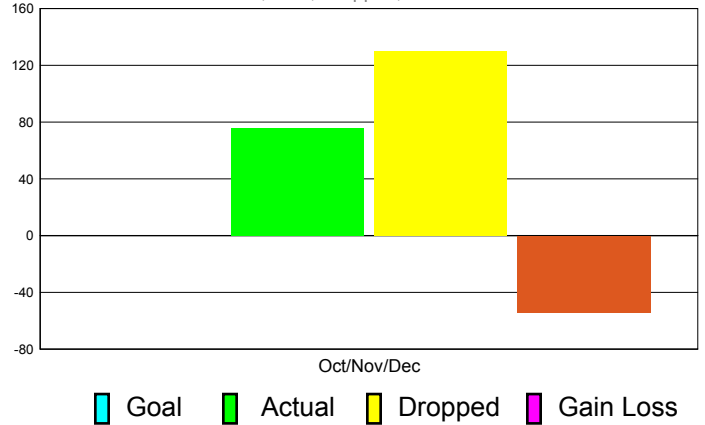

Membership Results 2011-2012

Goal, New, Dropped, Gain/Loss