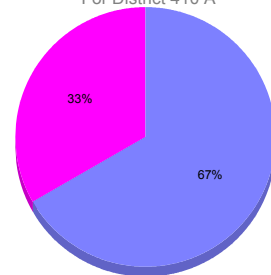

Goal, New, Dropped, Gain/Loss

Comparison of Membership Gain/Loss

Current Year Compared to the Previous Year

Gender Comparison 2010-2011

For District 410 A

Oct/Nov/Dec

■ Male ■ Female